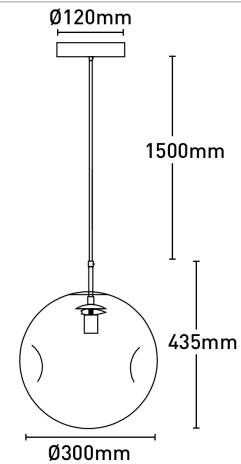

### Key Features:

- Dimpled amber glass shade
- Shade:30cm
- 1.5m black fabric cord

<b>Globe Included</b>	No
<b>Globe Type</b>	E27
<b>Material</b>	Metal
<b>Wattage</b>	40W

### Dimensions